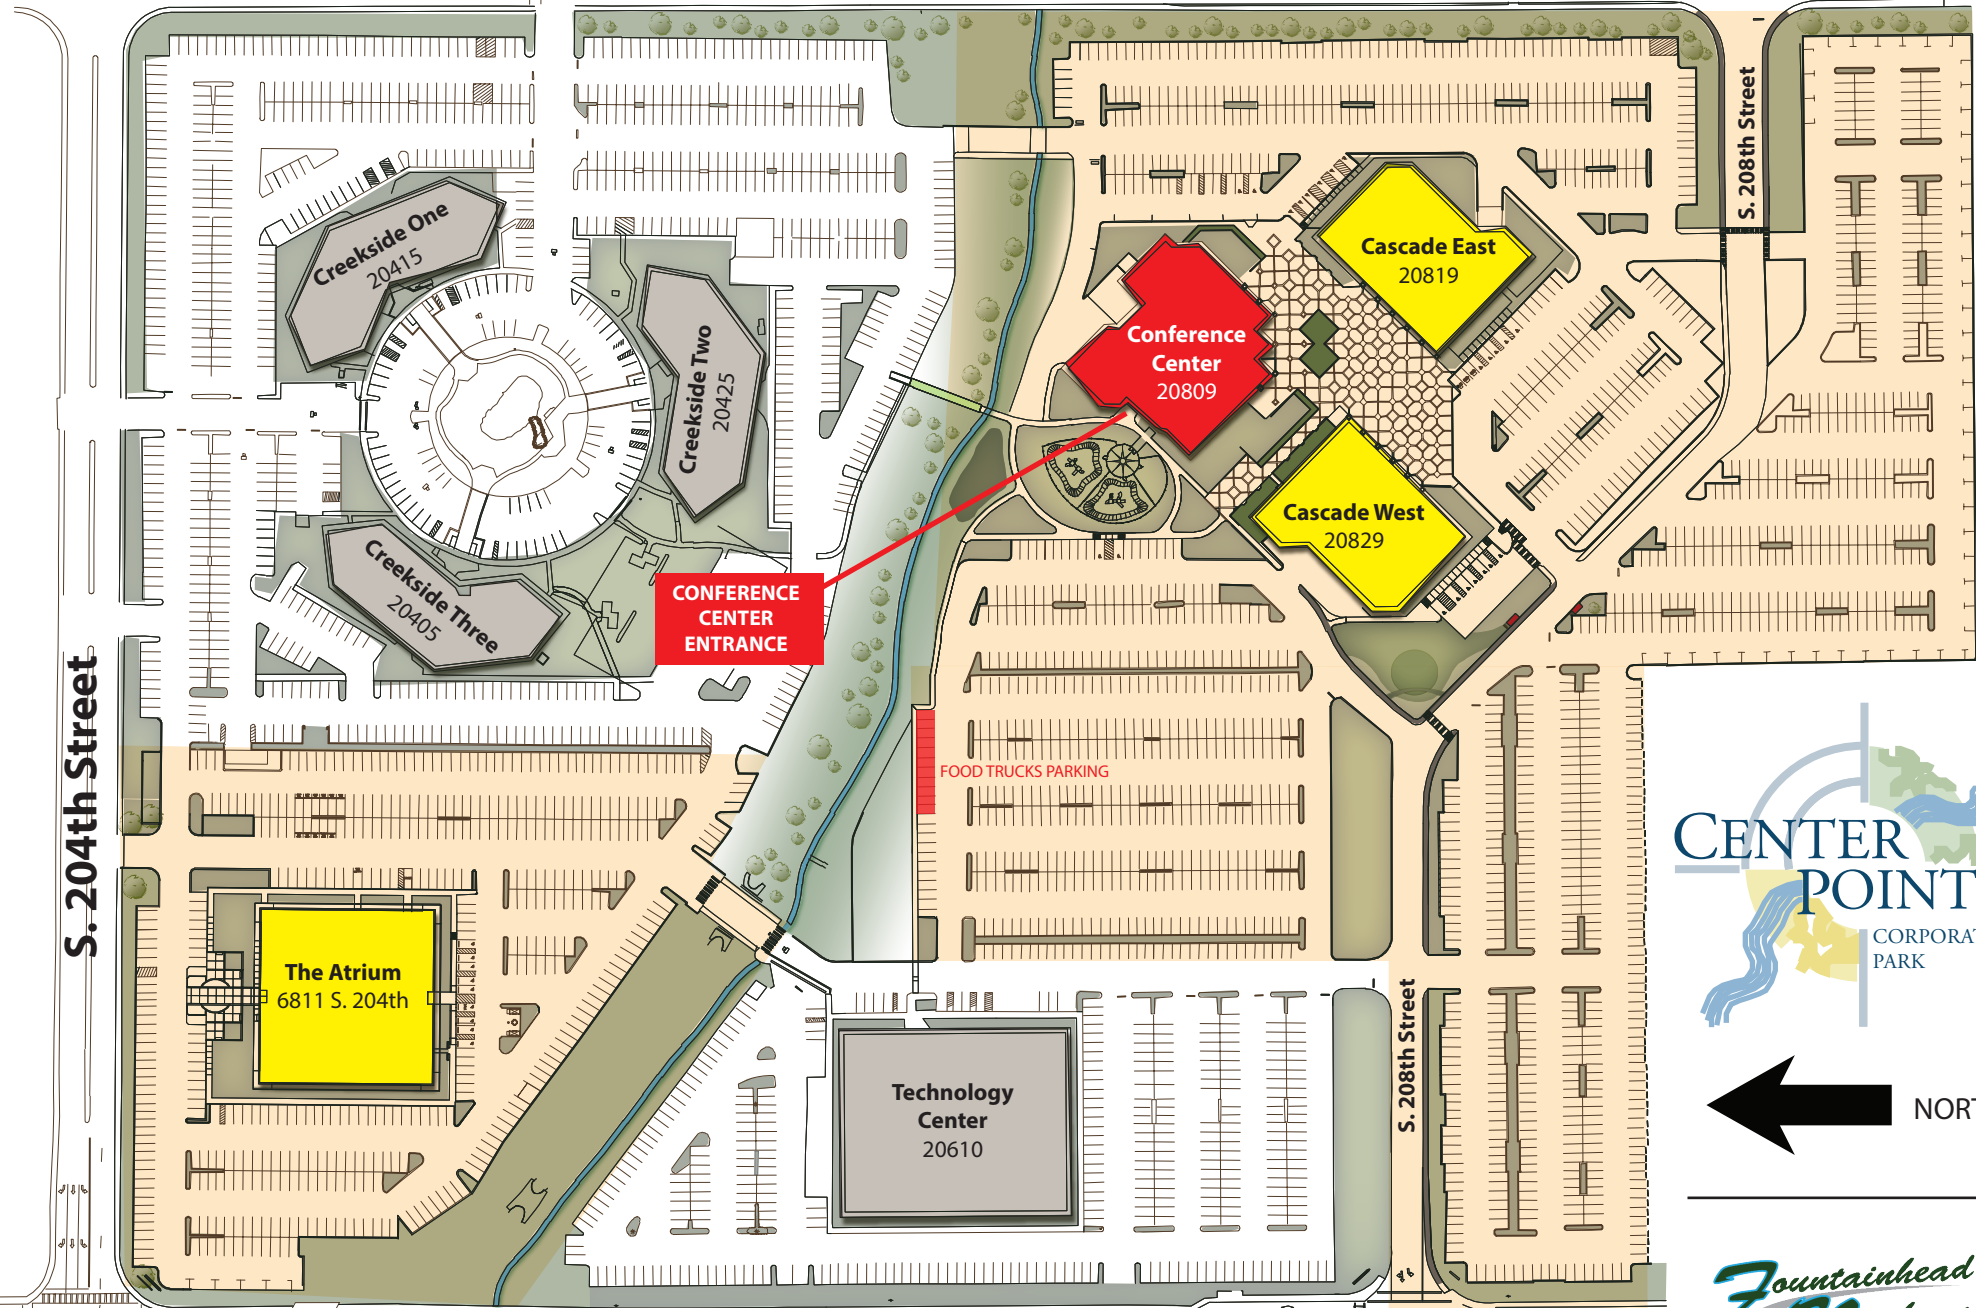

72nd Avenue South

S. 208th Street

S. 204th Street

S. 208th Street

(68th Ave. S.) West Valley Highway

Fountainhead Northwest

253-395-9226

reservations@fountainheadnw.com

CONFERENCE CENTER MAP 20809 72nd Avenue South, Kent, WA 98032
(Entrance at same side as day care playground)